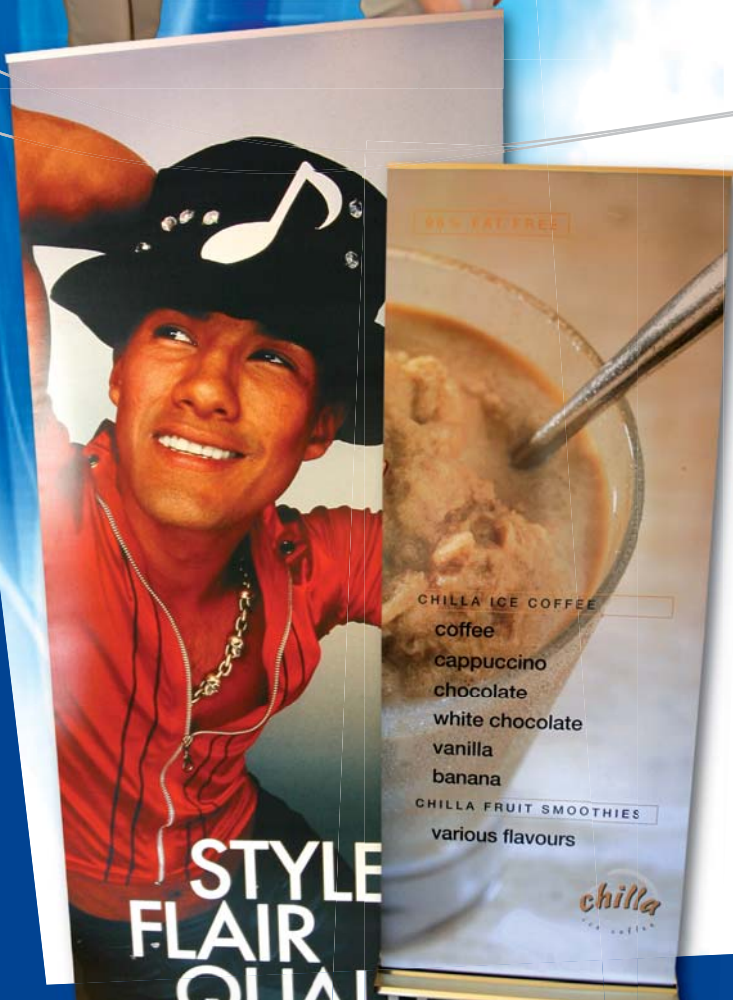

Odyssey Roller Banner

Pull-up roller banners available in single and double sided options in standard widths of 600mm, 845mm, 1000mm, 1200mm, 1500mm and 2000mm. Custom widths and colours available on request.

CONTACT US:

JOHANNESBURG:
TEL: (011) 708-1538 FAX: (011) 708-1533
sales@snapperdisplay.co.za

CAPE TOWN:
TEL: (021) 425-4506 FAX: (021) 425-4580
snapdis@mweb.co.za

www.snapperdisplay.co.za