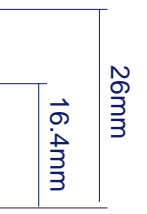

Destiny

Slide Frames

Square Single Sided

Suspend-It

Classic

Jumbo

Square Double Sided

Tapered