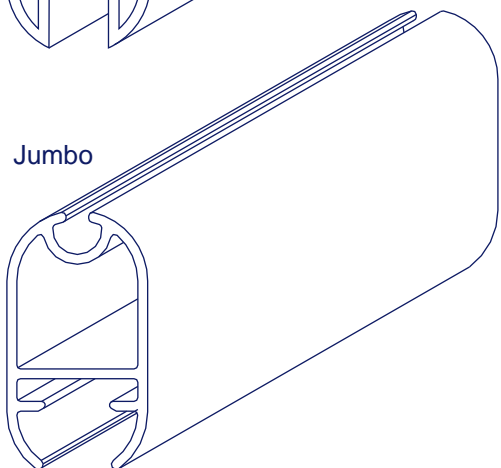

Destiny

Slide Frames

Square Single Sided

Suspend-It

Classic

Jumbo

Square Double Sided

Tapered