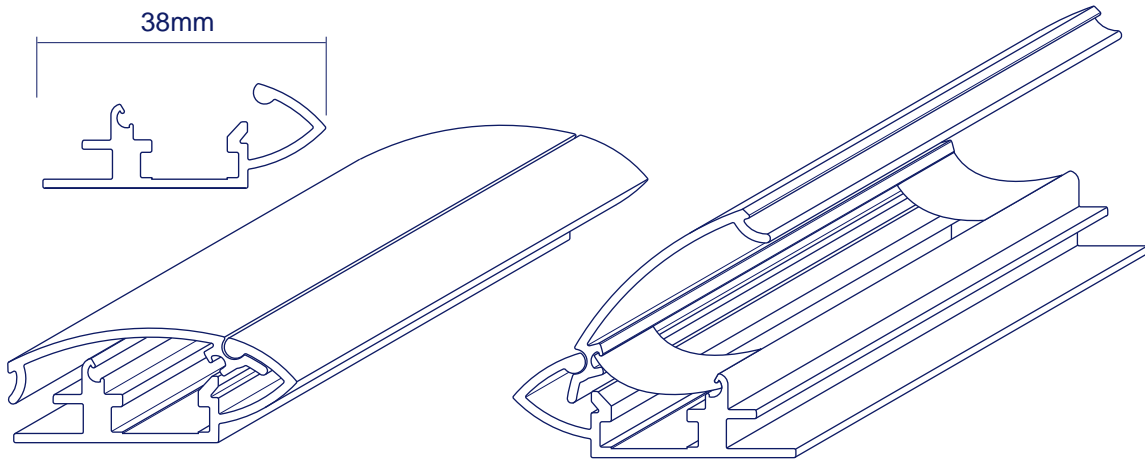

Destiny

Slide Frames

Square Single Sided

Suspend-It

Classic

Jumbo

Square Double Sided

Tapered