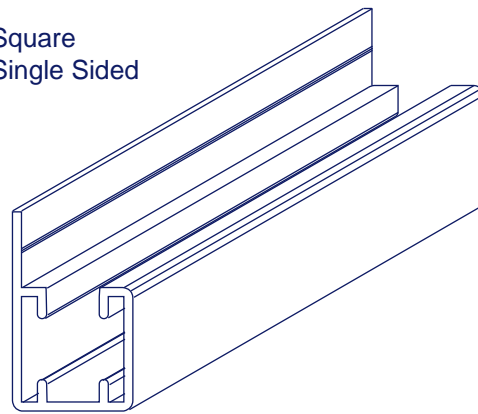

Destiny

Slide Frames

Square Single Sided

Suspend-It

Classic

Jumbo

Square Double Sided

Tapered