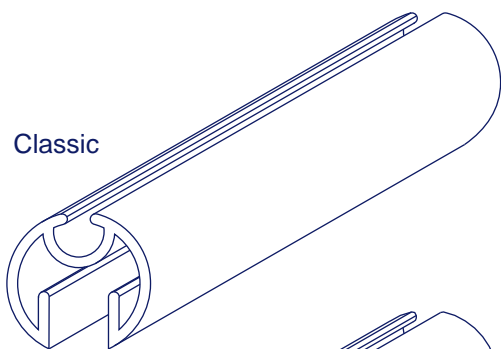

Destiny

Slide Frames

Square Single Sided

Suspend-It

Classic

Jumbo

Square Double Sided

Tapered