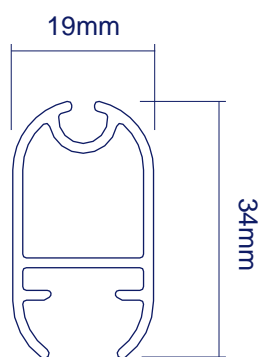

Destiny

Slide Frames

Square Single Sided

Suspend-It

Classic

Jumbo

Square Double Sided

Tapered