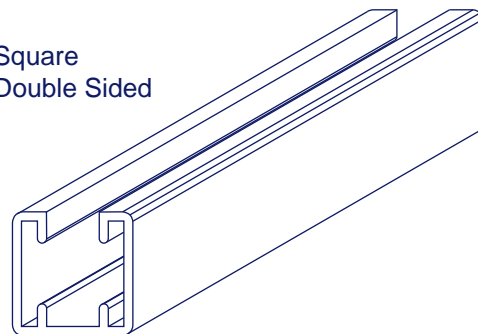

Destiny

Slide Frames

Square Single Sided

Suspend-It

Classic

Jumbo

Square Double Sided

Tapered